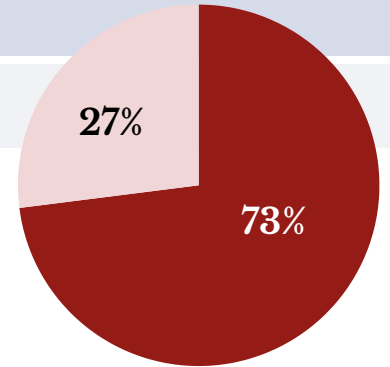

2025

AUDITED FINANCIALS

REVENUE

	Total Amount	% of Total
With donor restrictions	$9,876,699	73%
Without donor restrictions	$3,686,709	27%
TOTAL	$13,563,408