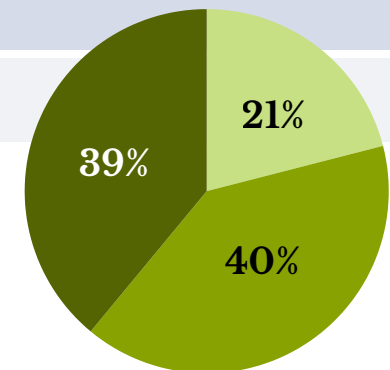

PROGRAM EXPENSES

	Total Amount	% of Total
Preserving the Legacy	$429,866	39%
IKEducation K-12 Programs	$435,243	40%
Public Programming	$234,791	21%
TOTAL	$1,099,900