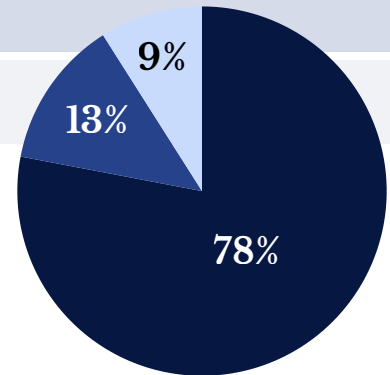

EXPENSES

	Total Amount	% of Total
Program	$1,099,900	78%
Management	$181,036	13%
Fundraising	$131,723	9%
TOTAL	$1,412,659